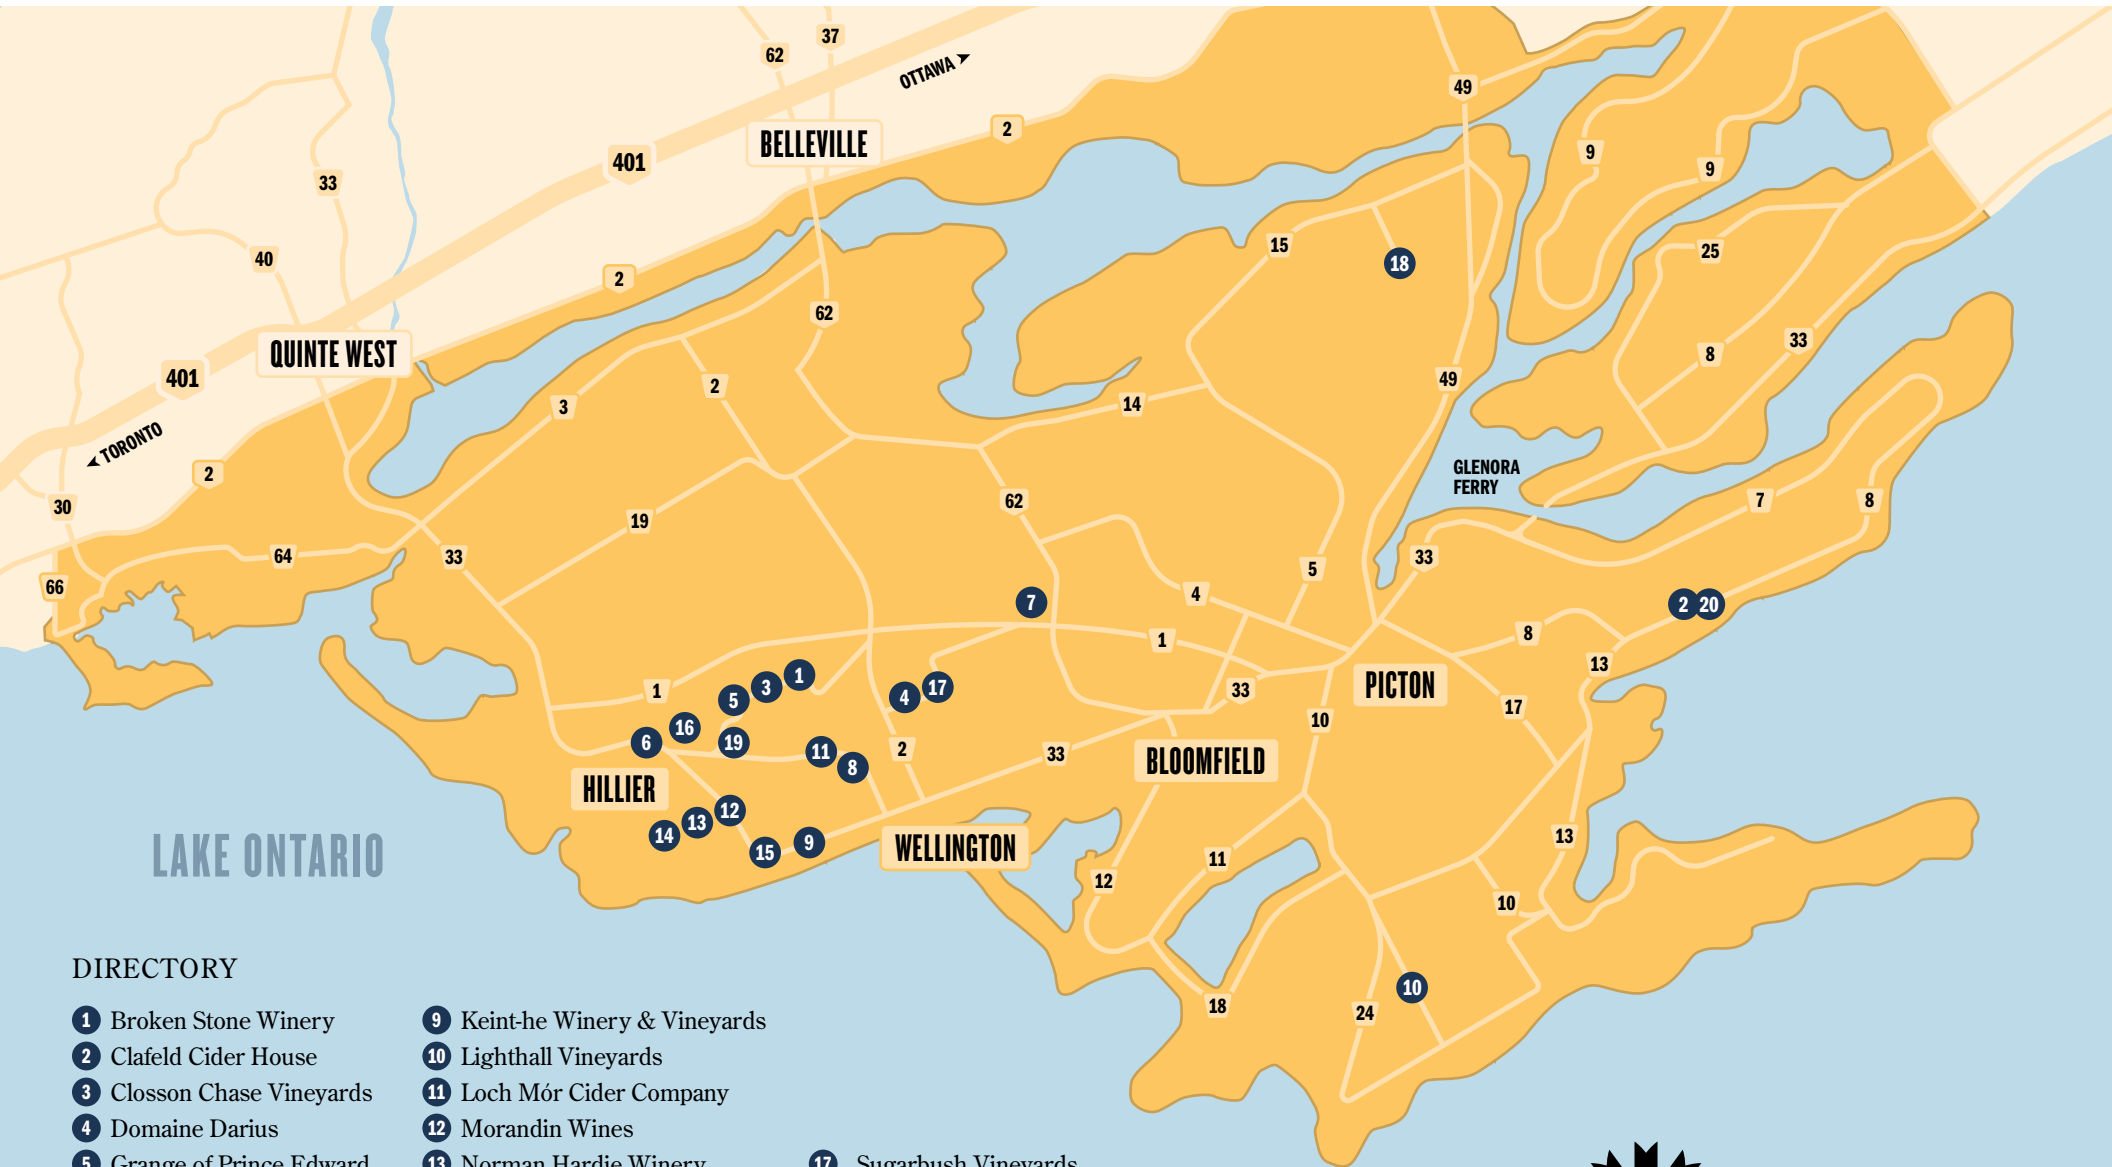

VQA

DIRECTORY

- | | | |
|---------------------------|-------------------------------|---------------------------|
| 1 Broken Stone Winery | 9 Keint-he Winery & Vineyards | 17 Sugarbush Vineyards |
| 2 Clafeld Cider House | 10 Lighthall Vineyards | 18 Three Dog Winery |
| 3 Closson Chase Vineyards | 11 Loch Mór Cider Company | 19 Trail Estate Winery |
| 4 Domaine Darius | 12 Morandin Wines | 20 Waupoos Estates Winery |
| 5 Grange of Prince Edward | 13 Norman Hardie Winery | |
| 6 Harwood Estate Winery | 14 Rosehall Run Vineyards | |
| 7 Huff Estates Winery | 15 Sandbanks Estates Winery | |
| 8 Karlo Estates Winery | 16 Stanners Vineyard | |

Explore the wines, wineries, and activities we have to offer in beautiful Prince Edward County.

Visit
PECWINES.COM